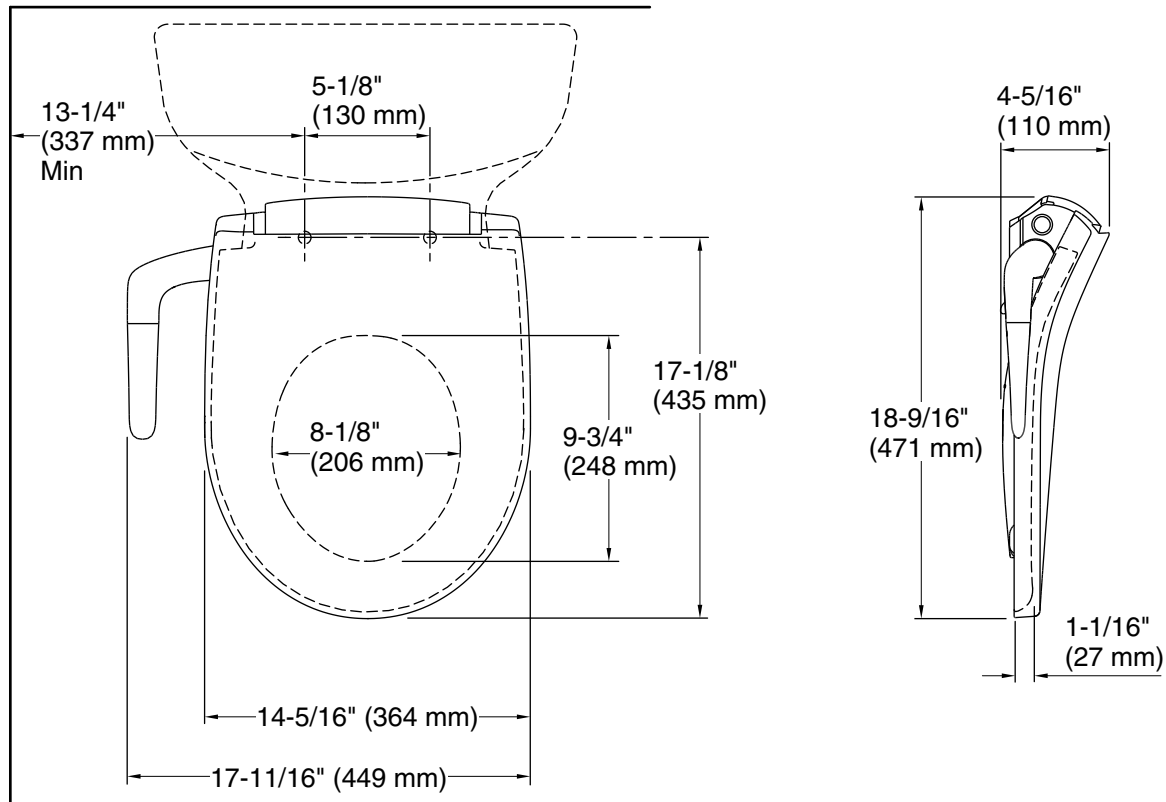

Puretide® Quiet-Close™

Round-front manual bidet toilet seat
K-76923

Features

- Single wand provides ambient-water cleansing.
- Adjust water spray position and pressure using the convenient side handle.
- Self-cleaning wand automatically rinses after each use.
- An integrated handle allows the user to easily raise and lower the ring.
- Quiet-Close™ functionality to prevent seat from slamming.
- Quick-Release™ functionality allows seat to be removed easily from toilet for convenient cleaning.
- Quick-Attach® hardware for fast and secure installation.
- Grip-Tight bumpers hold seat firmly in place.
- Ergonomically contoured seat for user comfort.

Material

- Plastic construction.

Installation

- Fits most round-front toilets.
- Requires connection to toilet water supply line. All hoses and connections are included.

Included Components

Additional Components:

Available Colors/Finishes

Color tiles intended for reference only.

Color	Code	Description
	0	White
	96	Biscuit

Technical Information

All product dimensions are nominal.

Seat shape type: Round-front
 Seat front type: Closed-front
 Seat-mounting holes: 5-1/2" (140 mm)